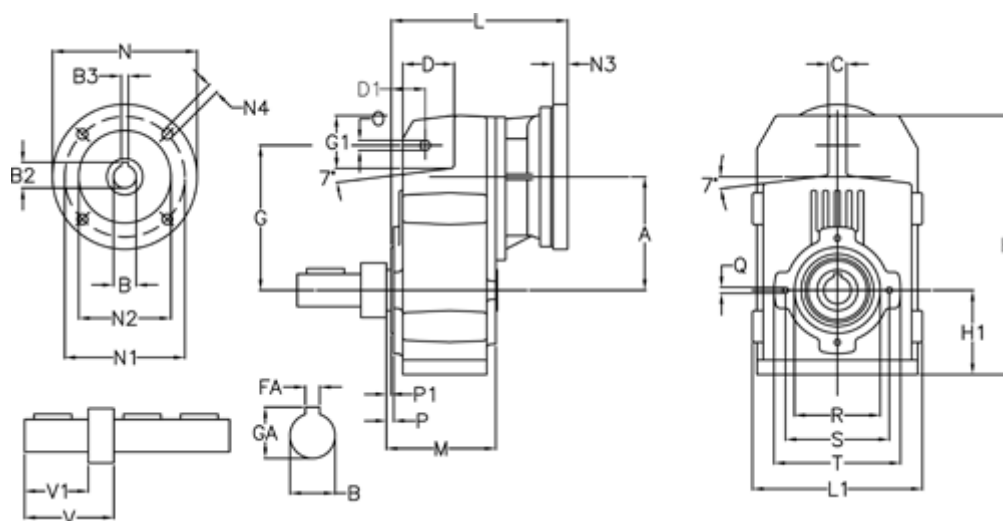

Article number: 29560301681240
 Description: Shaft mounted gear
 A312R-16,8-P100B5

Measures

| | | | |
|------------|------------|-------------|------------|
| A = 150.50 | FA = 10 | M = 125.0 | Q = M10x17 |
| B = 35 | G = 170 | N = 250 | R = 110 |
| B1 = 28 | G1 = 84.0 | N1 = 215 | S = 130 |
| B2 = 31.3 | GA = 38.0 | N2 = 180 | T = 150 |
| B3 = 8 | H = 326.0 | N4 = M12x16 | V = 93.0 |
| C = 20 | H1 = 102.0 | O = 13 | V1 = 60 |
| D = 68.0 | L = 255.0 | P = 6.5 | |
| D1 = 54.0 | L1 = 210 | P1 = 3.5 | |